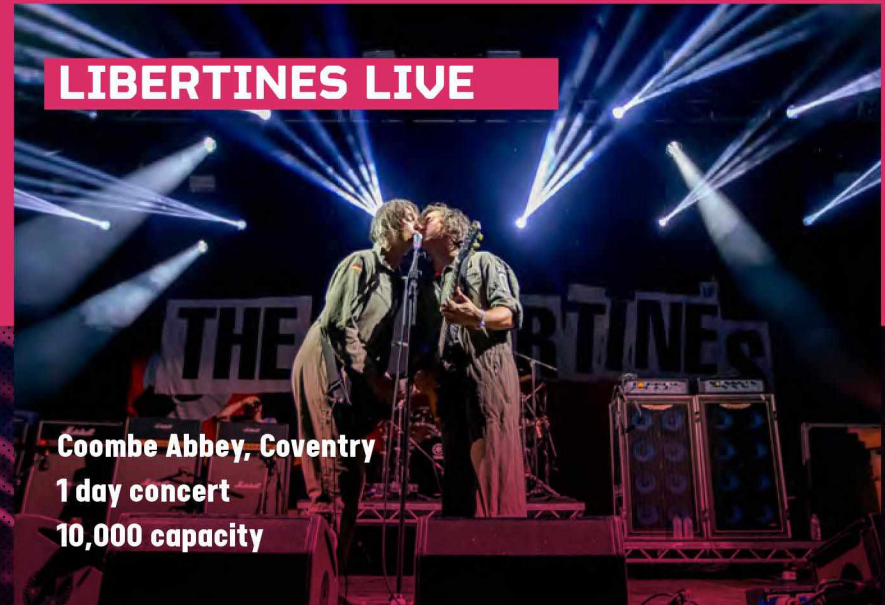

LIBERTINES LIVE

Coombe Abbey, Coventry
1 day concert
10,000 capacity

- Event Management
- Production Management
- Bar Operations
- Licensing
- CAD Planning
- Health & Safety
- Security Management
- Trader Management

This was a one day concert at a brand new site with significant logistical concerns, not least of all those around access. An extensive traffic management and shuttle bus scheme was employed to the issue, with the event being an unqualified success in all departments.